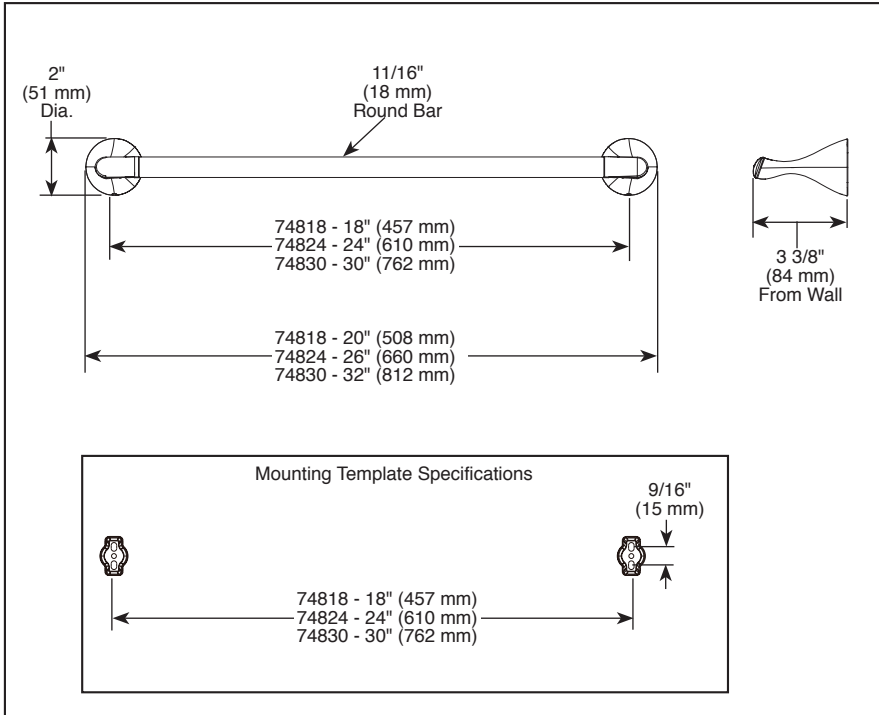

## ACCESSORIES

- Bonacci™ Bath Collection
- 18" Towel Bar
- 24" Towel Bar
- 30" Towel Bar