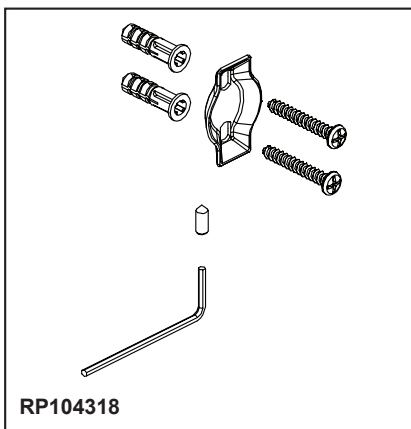

▲ Designate Proper Finish Suffix

Delta Faucet Company reserves the right (1) to make changes in specifications and materials, and (2) to change or discontinue models, both without notice or obligation. Dimensions are for reference only. See current full-line price book or www.deltafaucet.com for finish options and product availability.

DSP-A-74518 Rev. A

Delta Faucet Company

55 E. 111th Street, Carmel, IN 46280
350 South Edgeware Road, St. Thomas, ON N5P 4L1
© 2025 Delta Faucet Company